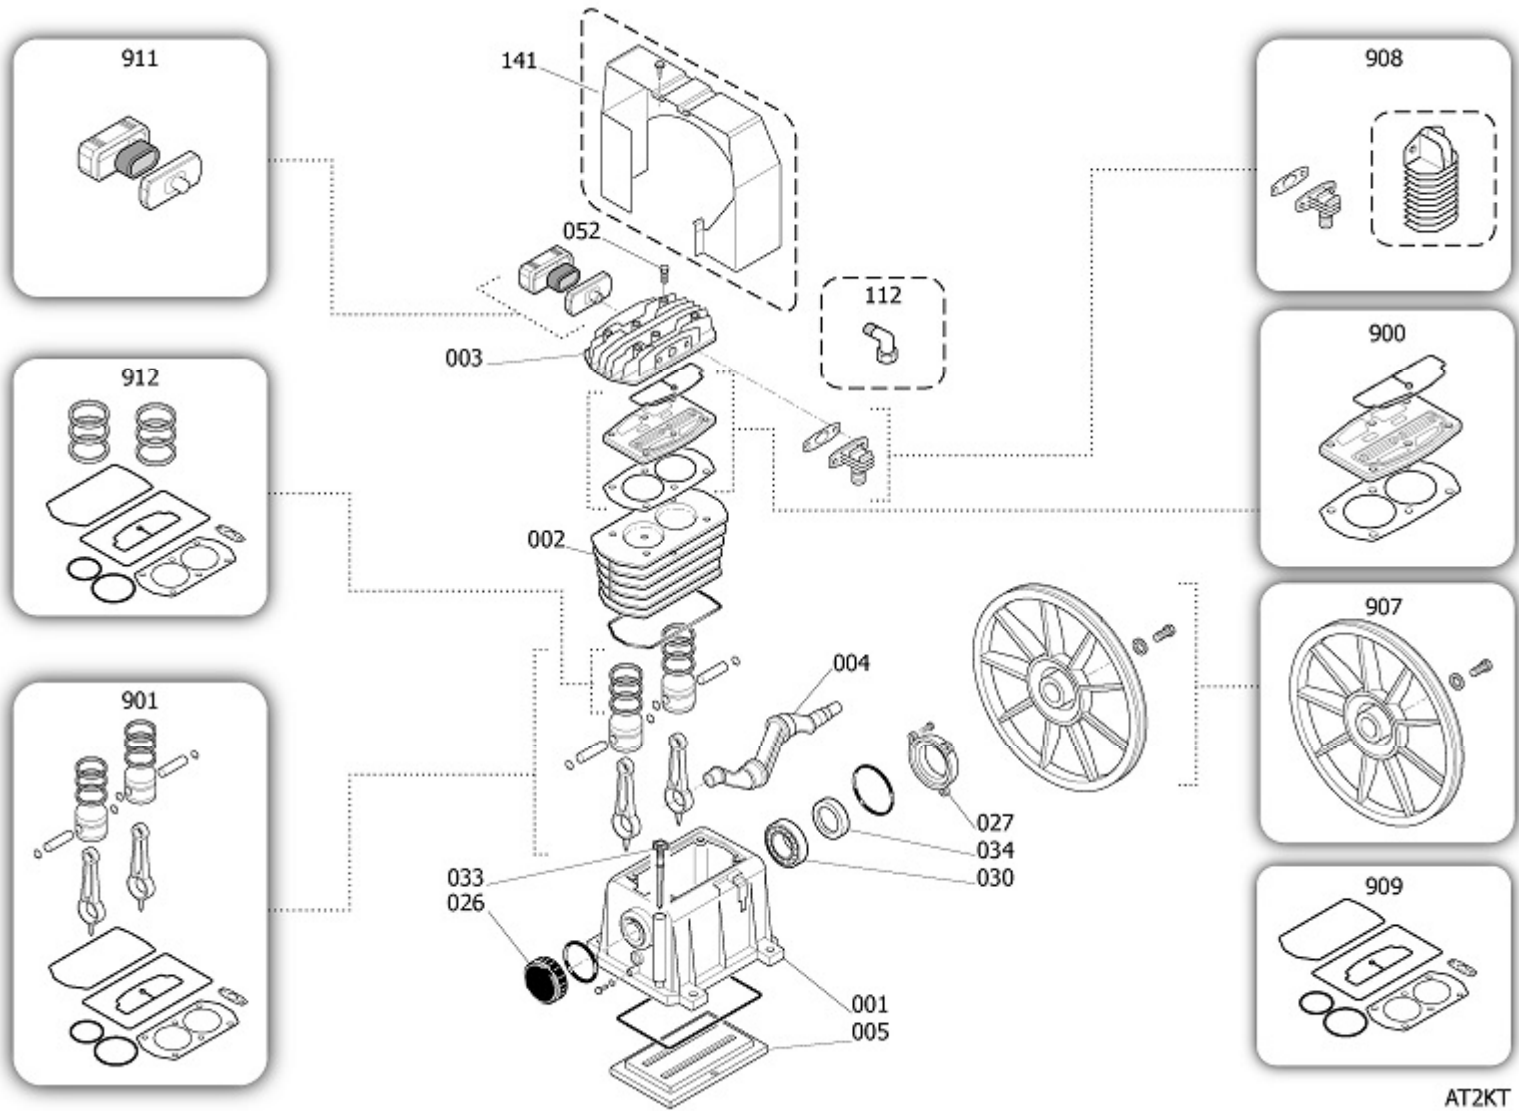

Pos	Component	MU	Multiplier
104	9084055 GRIP	PZ	1,0
105	9048007 CHECK VALVE	PZ	1,0
106	4100811 LINE COCK	PZ	1,0
106	9047020 LINE COCK	PZ	1,0
107	9047079 CONDENSATE DRAIN COCK	PZ	1,0
108	9051143 PRESSURE REDUCER	PZ	1,0
109	9052202 PRESSURE GAUGE	PZ	1,0
109	9052203 PRESSURE GAUGE	PZ	1,0
110	9049304 RELIEF VALVE	PZ	1,0
125	9076043 PULLEY	PZ	1,0
126	9075016 POLY V BELT	PZ	1,0
127	9270046 RILSAN PIPE 4/6 BLK IT PA12_LC	MT	0,7
131	9063269 COMPLETE PRESSURE SWITCH	PZ	1,0
132	9065874 POWER CABLE	PZ	1,0
135	845S0CA MOTOR	PZ	1,0
142	834150A BELT GUARD	PZ	1,0
145	9043847 DELIVERY PIPE	PZ	1,0
200	41P0019SGL BARE PUMP	PZ	1,0
300	9421704 WHEELS/FEET MOUNTING KIT	PZ	1,0

AT2KT

Pos	Component	MU	Multiplier
1	4105267 CASING	PZ	1,0
2	4105268SGL CYLINDER	PZ	1,0
3	4105274 HEAD	PZ	1,0
4	4105269 SHAFT	PZ	1,0
5	4105257 CASING COVER	PZ	1,0
26	4105254 FRONT COVER	PZ	1,0
27	4105253 CASING REAR SUPPORT	PZ	1,0
30	9170116 6205.C0.P6.V2.Z2.ROHS	PZ	1,0
33	4105289 OIL PLUG	PZ	1,0
34	9163010 SEAL	PZ	1,0
52	4101047 EXHAUST VALVE	PZ	1,0
141	4105261 CANALISATION	PZ	1,0
900	9434A01 MPK VALVE PLATE MK103	PZ	1,0
901	9434B02 MPK PISTON-CONROD MK103	PZ	1,0
907	9434Y13 FLYWHEEL KIT	PZ	1,0
908	9434E02 MPK AFTERCOOLER MK103	PZ	1,0
909	9434F01 MPK GASKET MK103	PZ	1,0
911	4105290 AIR FILTER KIT	PZ	1,0
912	9434C02 MPK PISTON RINGS MK103	PZ	1,0